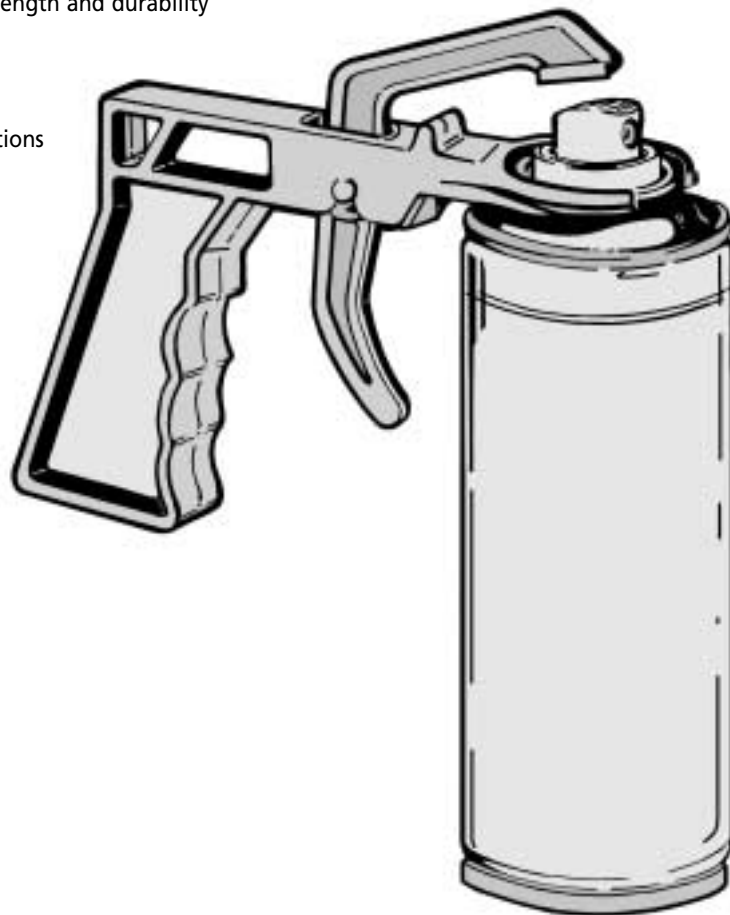

Original Spraymaster

ALL PURPOSE AEROSOL SPRAY GUN ADAPTOR

Spraymaster features

- ✔ Spray through 360°
- ✔ Ergonomic handle/trigger
- ✔ 2 finger control
- ✔ Lifetime guarantee
- ✔ Nothing else can equal Spraymaster for performance, strength and durability
- ✔ Can be custom branded
- ✔ Display/shipper can be supplied (extra cost option)
- ✔ Suitable for industrial, commercial and domestic applications
- ✔ Fits all aerosols with 1inch valve