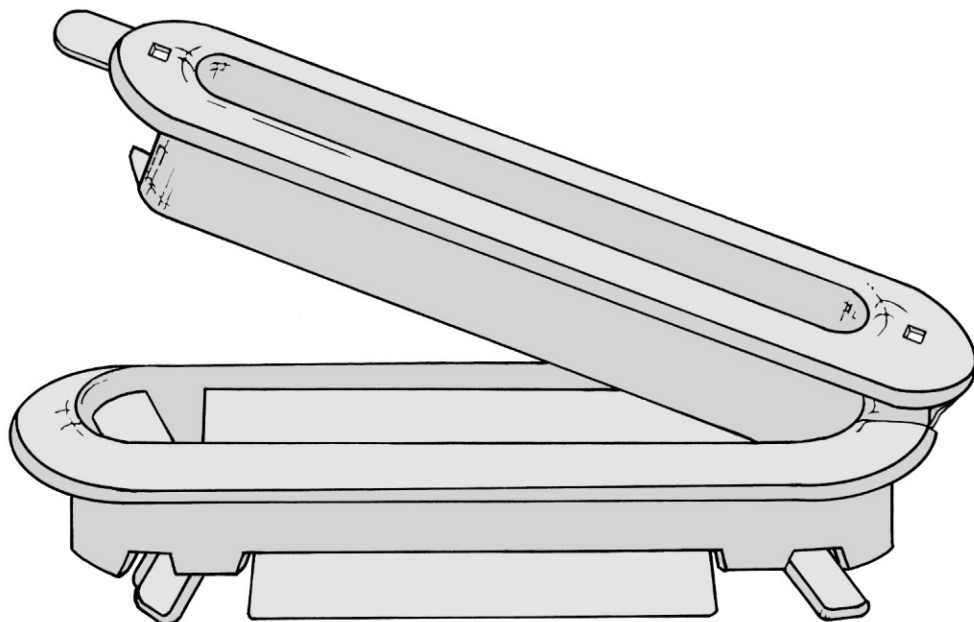

### EKS 999 HHP

- Locking Hand-Hold Protector (HHP)
- Incorporating hinged dust excluder
- For up to 10mm board (or 2 x 5mm)
- Available in a range of colours

● EKS 999 side view open

● EKS 999 top view locked