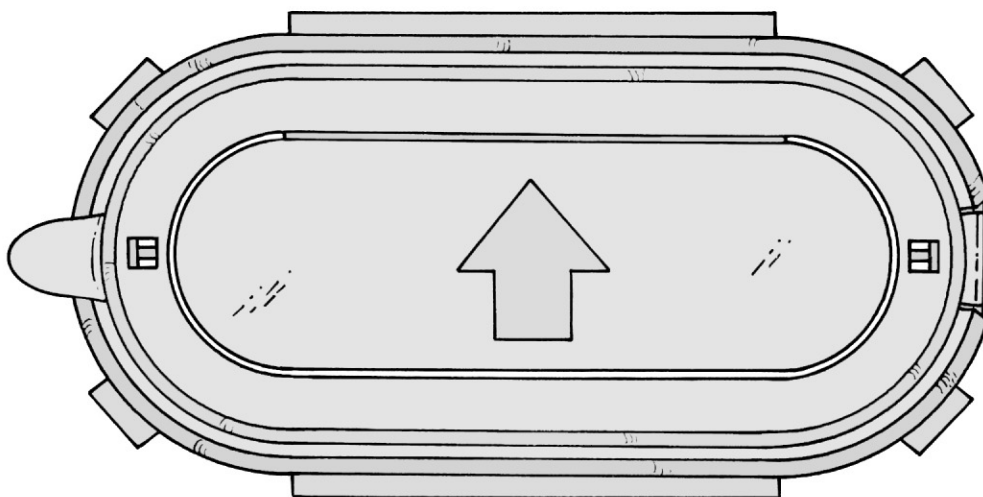

### EKS 999 HHP

- Locking Hand-Hold Protector (HHP)
- Incorporating hinged dust excluder
- For up to 10mm board (or 2 x 5mm)
- Available in a range of colours

● EKS 999 side view open

● EKS 999 top view locked

● EKS 999 side view locked

● EKS 999 side view locked with dust excluder down

.....ANOTHER INNOVATIVE ITEM PRODUCT

For more information please contact

**ITEM PRODUCTS (NPD) LIMITED**

101 PARK STREET, LUTON, BEDS LU1 3HG