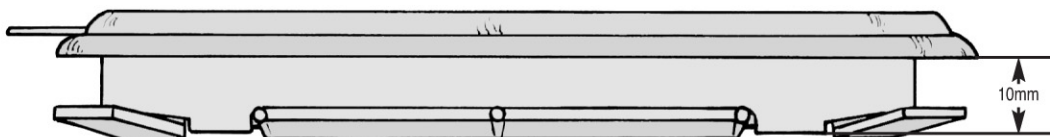

### EKS 999 HHP

- Locking Hand-Hold Protector (HHP)
- Incorporating hinged dust excluder
- For up to 10mm board (or 2 x 5mm)
- Available in a range of colours

● EKS 999 side view open

● EKS 999 top view locked