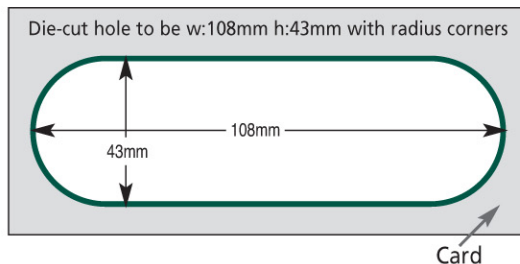

.....ANOTHER INNOVATIVE ITEM PRODUCT

For more information please contact

ITEM PRODUCTS (NPD) LIMITED

101 PARK STREET, LUTON, BEDS LU1 3HG

Tel: 01582 391 898 Fax: 01582 391 998 email: info@item-products.co.uk Web Site: www.item-products.co.uk