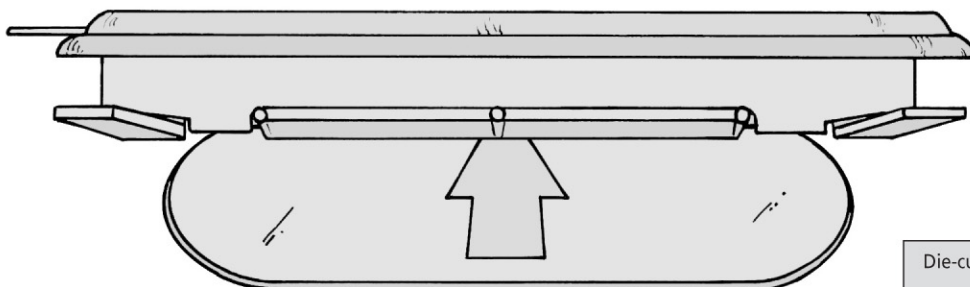

### EKS 999 HHP

- Locking Hand-Hold Protector (HHP)
- Incorporating hinged dust excluder
- For up to 10mm board (or 2 x 5mm)
- Available in a range of colours

● EKS 999 side view open

● EKS 999 top view locked

● EKS 999 side view locked

● EKS 999 side view locked with dust excluder down

.....ANOTHER INNOVATIVE ITEM PRODUCT

For more information please contact

**ITEM PRODUCTS (NPD) LIMITED**

101 PARK STREET, LUTON, BEDS LU1 3HG