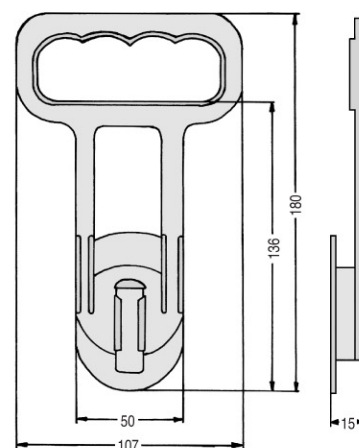

EURO K SERIES

HEAVY-DUTY SIDE MOUNTED HANDLES

EKS 572 Range

- These handles are designed for bulky cartons up to 75kg or fragile consignments where transit damage can be reduced by 80%

EKS 572.0

EKS 572.0 - 5-12mm

12 - 16mm

EKS 572.4 - 12-16mm

EKS 572.2

EKS 572.2 - 5-7mm

2.5
22

EKS 572.5

2.5
27

EKS 572.5 - 12-16mm

EKS 598.1

- EKS 598.1 - up to 7mm
- EKS 598.2 - up to 11mm
- EKS 598.3 - up to 16mm
- Carries up to 75kg

EKS 594.0

- EKS 594.0 - 5-7mm only
- Carries up to 45kg - re-usable

EKS 200.1

- EKS 200.1 - 5-7mm
- EKS 200.2 - 8-11mm
- EKS 200.3 - 12-16mm
- Carries up to 55kg

EURO K SERIES

HEAVY-DUTY HANDLES - SIDE MOUNTED / SPECIAL PURPOSE DESIGNS

EKS 275.0

EKS 885.0

- Side-loading handle
- Plastic backing plate / webbing handle
- Carries up to 75kg

- EKS 275.0 - up to 7mm wall thickness
- EKS 275.1 - up to 16mm wall thickness
- Carries up to 25kg