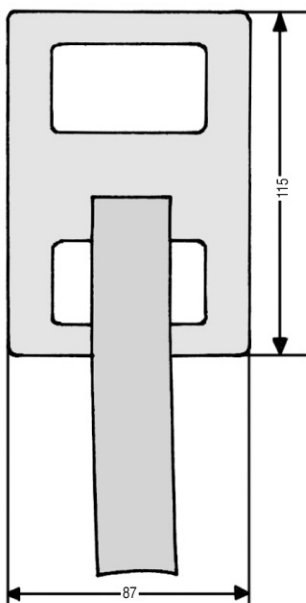

EURO K SERIES

HEAVY-DUTY HANDLES - SIDE MOUNTED / SPECIAL PURPOSE DESIGNS

EKS 275.0

EKS 885.0

- Side-loading handle
- Plastic backing plate / webbing handle
- Carries up to 75kg

- EKS 275.0 - up to 7mm wall thickness
- EKS 275.1 - up to 16mm wall thickness
- Carries up to 25kg

EKS 887.0

- All plastic side-loading handle
- Carries up to 75kg

EKS 170.0

- EKS 170.0 - up to 2mm thickness
- Carries up to 5kg

EKS 565.0

- EKS 565.0 - Carries up to 45kg
- EKS 565.1 - Carries up to 70kg

EKS 565.2