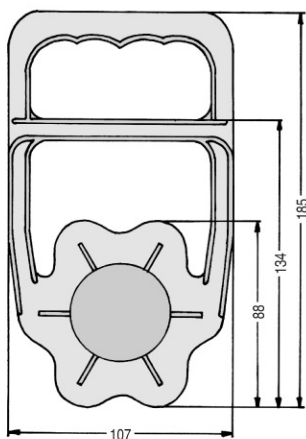

EKS 572.1

EKS 572.1 - 5-12mm

EKS 572.4