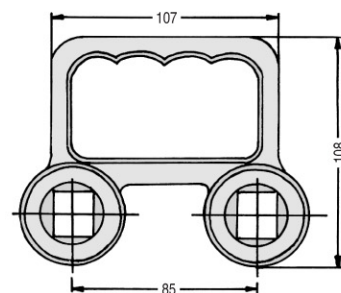

EURO K SERIES

HEAVY-DUTY SIDE MOUNTED HANDLES

EKS 572 Range

- These handles are designed for bulky cartons up to 75kg or fragile consignments where transit damage can be reduced by 80%

EKS 572.0

EKS 572.0 - 5-12mm

12 - 16mm

EKS 572.4 - 12-16mm

EKS 572.2

EKS 572.2 - 5-7mm

2.5
22

EKS 572.5

2.5
27

EKS 572.5 - 12-16mm

EKS 598.1

- EKS 598.1 - up to 7mm
- EKS 598.2 - up to 11mm
- EKS 598.3 - up to 16mm
- Carries up to 75kg

EKS 594.0

- EKS 594.0 - 5-7mm only
- Carries up to 45kg - re-usable

EKS 200.1

- EKS 200.1 - 5-7mm
- EKS 200.2 - 8-11mm
- EKS 200.3 - 12-16mm
- Carries up to 55kg