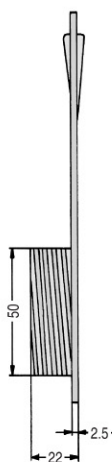

EURO K SERIES

HEAVY-DUTY SIDE MOUNTED HANDLES

EKS 572 Range

- These handles are designed for bulky cartons up to 75kg or fragile consignments where transit damage can be reduced by 80%

EKS 572.0

EKS 572.0 - 5-12mm

5 - 12mm

EKS 572.3

12 - 16mm

EKS 572.3 - 12-16mm

EKS 572.1

EKS 572.1 - 5-12mm

5 - 12mm

EKS 572.4

12 - 16mm

EKS 572.4 - 12-16mm

EKS 572.2

EKS 572.2 - 5-7mm

2.5
22

EKS 572.5

2.5
27

EKS 572.5 - 12-16mm

EKS 598.1

- EKS 598.1 - up to 7mm
- EKS 598.2 - up to 11mm
- EKS 598.3 - up to 16mm
- Carries up to 75kg

EKS 594.0

- EKS 594.0 - 5-7mm only
- Carries up to 45kg - re-usable

EKS 200.1

- EKS 200.1 - 5-7mm
- EKS 200.2 - 8-11mm
- EKS 200.3 - 12-16mm
- Carries up to 55kg