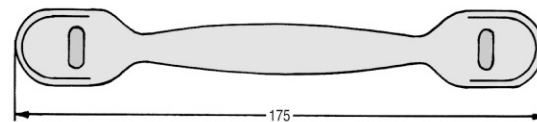

EURO K SERIES

HEAVY-DUTY HANDLES - SIDE MOUNTED / SPECIAL PURPOSE DESIGNS

EKS 275.0

EKS 885.0

- Side-loading handle
- Plastic backing plate / webbing handle
- Carries up to 75kg

- EKS 275.0 - up to 7mm wall thickness
- EKS 275.1 - up to 16mm wall thickness
- Carries up to 25kg

EKS 887.0

- All plastic side-loading handle
- Carries up to 75kg

EKS 170.0

- EKS 170.0 - up to 2mm thickness
- Carries up to 5kg

EKS 565.0

- EKS 565.0 - Carries up to 45kg
- EKS 565.1 - Carries up to 70kg

EKS 565.2