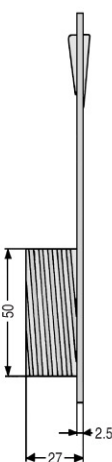

EURO K SERIES

HEAVY-DUTY SIDE MOUNTED HANDLES

EKS 572 Range

- These handles are designed for bulky cartons up to 75kg or fragile consignments where transit damage can be reduced by 80%

EKS 572.0

EKS 572.0 - 5-12mm

5 - 12mm

EKS 572.3

12 - 16mm

EKS 572.3 - 12-16mm

EKS 572.1

EKS 572.1 - 5-12mm

5 - 12mm

EKS 572.4

12 - 16mm

EKS 572.4 - 12-16mm

EKS 572.2

EKS 572.2 - 5-7mm

2.5
22

EKS 572.5

2.5
27

EKS 572.5 - 12-16mm

EKS 598.1

- EKS 598.1 - up to 7mm
- EKS 598.2 - up to 11mm
- EKS 598.3 - up to 16mm
- Carries up to 75kg

EKS 594.0

- EKS 594.0 - 5-7mm only
- Carries up to 45kg - re-usable

EKS 200.1

- EKS 200.1 - 5-7mm
- EKS 200.2 - 8-11mm
- EKS 200.3 - 12-16mm
- Carries up to 55kg