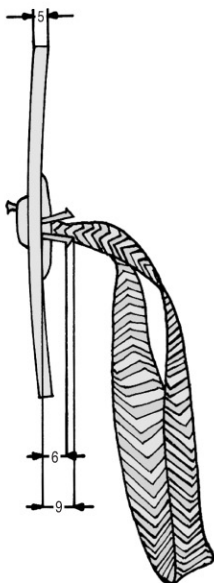

EKS 598.1

- EKS 598.1 - up to 7mm
- EKS 598.2 - up to 11mm
- EKS 598.3 - up to 16mm
- Carries up to 75kg

EKS 594.0

- EKS 594.0 - 5-7mm only
- Carries up to 45kg - re-usable

EKS 200.1

- EKS 200.1 - 5-7mm
- EKS 200.2 - 8-11mm
- EKS 200.3 - 12-16mm
- Carries up to 55kg

For more information please contact

ITEM PRODUCTS (NPD) LIMITED

101 PARK STREET, LUTON, BEDS LU1 3HG

Tel: 01582 391 898 Fax: 01582 391 998 email: info@item-products.co.uk Web Site: www.item-products.co.uk

EURO K SERIES

HEAVY-DUTY HANDLES - SIDE MOUNTED / SPECIAL PURPOSE DESIGNS

EKS 275.0

EKS 885.0

- Side-loading handle
- Plastic backing plate / webbing handle
- Carries up to 75kg

- EKS 275.0 - up to 7mm wall thickness
- EKS 275.1 - up to 16mm wall thickness
- Carries up to 25kg

EKS 887.0

- All plastic side-loading handle
- Carries up to 75kg

EKS 170.0

- EKS 170.0 - up to 2mm thickness
- Carries up to 5kg

EKS 565.0

- EKS 565.0 - Carries up to 45kg
- EKS 565.1 - Carries up to 70kg

EKS 565.2