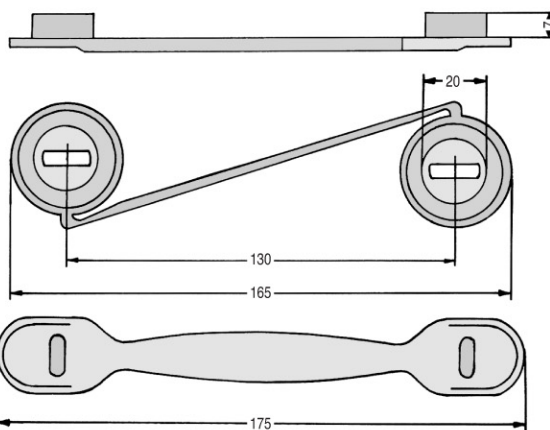

EURO K SERIES

HEAVY-DUTY SIDE MOUNTED HANDLES

EKS 572 Range

- These handles are designed for bulky cartons up to 75kg or fragile consignments where transit damage can be reduced by 80%

EKS 572.0

EKS 572.0 - 5-12mm

EURO K SERIES

HEAVY-DUTY HANDLES - SIDE MOUNTED / SPECIAL PURPOSE DESIGNS

EKS 275.0

EKS 885.0

- Side-loading handle
- Plastic backing plate / webbing handle
- Carries up to 75kg

- EKS 275.0 - up to 7mm wall thickness
- EKS 275.1 - up to 16mm wall thickness
- Carries up to 25kg

EKS 887.0

- All plastic side-loading handle
- Carries up to 75kg

EKS 170.0

- EKS 170.0 - up to 2mm thickness
- Carries up to 5kg

EKS 565.0

- EKS 565.0 - Carries up to 45kg
- EKS 565.1 - Carries up to 70kg

EKS 565.2