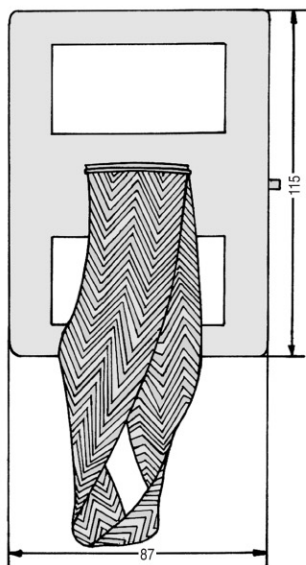

EKS 598.1

- EKS 598.1 - up to 7mm
- EKS 598.2 - up to 11mm
- EKS 598.3 - up to 16mm
- Carries up to 75kg

EKS 594.0

- EKS 594.0 - 5-7mm only
- Carries up to 45kg - re-usable

EKS 200.1

- EKS 200.1 - 5-7mm
- EKS 200.2 - 8-11mm
- EKS 200.3 - 12-16mm
- Carries up to 55kg

EURO K SERIES

HEAVY-DUTY HANDLES - SIDE MOUNTED / SPECIAL PURPOSE DESIGNS

EKS 275.0

EKS 885.0

- Side-loading handle
- Plastic backing plate / webbing handle
- Carries up to 75kg

- EKS 275.0 - up to 7mm wall thickness
- EKS 275.1 - up to 16mm wall thickness
- Carries up to 25kg