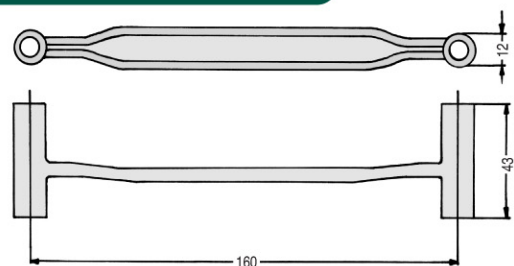

EURO K SERIES

HEAVY-DUTY SIDE MOUNTED HANDLES

EKS 572 Range

- These handles are designed for bulky cartons up to 75kg or fragile consignments where transit damage can be reduced by 80%

EKS 572.0

EKS 572.0 - 5-12mm

EURO K SERIES

HEAVY-DUTY HANDLES - SIDE MOUNTED / SPECIAL PURPOSE DESIGNS

EKS 275.0

EKS 885.0

- Side-loading handle
- Plastic backing plate / webbing handle
- Carries up to 75kg

- EKS 275.0 - up to 7mm wall thickness
- EKS 275.1 - up to 16mm wall thickness
- Carries up to 25kg

EKS 887.0

- All plastic side-loading handle
- Carries up to 75kg

EKS 170.0

- EKS 170.0 - up to 2mm thickness
- Carries up to 5kg

EKS 565.0

- EKS 565.0 - Carries up to 45kg
- EKS 565.1 - Carries up to 70kg

EKS 565.2