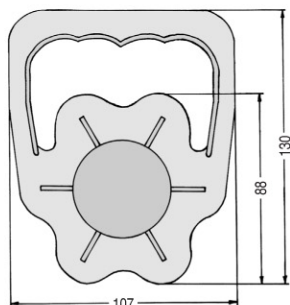

EURO K SERIES

HEAVY-DUTY SIDE MOUNTED HANDLES

EKS 572 Range

- These handles are designed for bulky cartons up to 75kg or fragile consignments where transit damage can be reduced by 80%

EKS 572.0

EKS 572.0 - 5-12mm

EKS 598.1

- EKS 598.1 - up to 7mm
- EKS 598.2 - up to 11mm
- EKS 598.3 - up to 16mm
- Carries up to 75kg

EKS 594.0

- EKS 594.0 - 5-7mm only
- Carries up to 45kg - re-usable

EKS 200.1

- EKS 200.1 - 5-7mm
- EKS 200.2 - 8-11mm
- EKS 200.3 - 12-16mm
- Carries up to 55kg

EURO K SERIES

HEAVY-DUTY HANDLES - SIDE MOUNTED / SPECIAL PURPOSE DESIGNS

EKS 275.0

EKS 885.0

- Side-loading handle
- Plastic backing plate / webbing handle
- Carries up to 75kg

- EKS 275.0 - up to 7mm wall thickness
- EKS 275.1 - up to 16mm wall thickness
- Carries up to 25kg