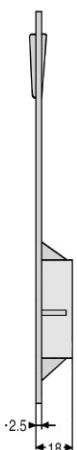

EURO K SERIES

HEAVY-DUTY SIDE MOUNTED HANDLES

EKS 572 Range

- These handles are designed for bulky cartons up to 75kg or fragile consignments where transit damage can be reduced by 80%

EKS 572.0

EKS 572.0 - 5-12mm

5 - 12mm

EKS 572.3

12 - 16mm

EKS 572.3 - 12-16mm

EKS 572.1

EKS 572.1 - 5-12mm

5 - 12mm

EKS 572.4

12 - 16mm

EKS 572.4 - 12-16mm

EKS 572.2

EKS 572.2 - 5-7mm

2.5
22

EKS 572.5

2.5
27

EKS 572.5 - 12-16mm

EKS 598.1

- EKS 598.1 - up to 7mm
- EKS 598.2 - up to 11mm
- EKS 598.3 - up to 16mm
- Carries up to 75kg

EKS 594.0

- EKS 594.0 - 5-7mm only
- Carries up to 45kg - re-usable

EKS 200.1

- EKS 200.1 - 5-7mm
- EKS 200.2 - 8-11mm
- EKS 200.3 - 12-16mm
- Carries up to 55kg