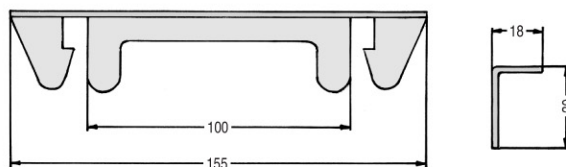

EURO K SERIES

HEAVY-DUTY HANDLES - SIDE MOUNTED / SPECIAL PURPOSE DESIGNS

EKS 275.0

EKS 885.0

- Side-loading handle
- Plastic backing plate / webbing handle
- Carries up to 75kg

- EKS 275.0 - up to 7mm wall thickness
- EKS 275.1 - up to 16mm wall thickness
- Carries up to 25kg

EKS 887.0

- All plastic side-loading handle
- Carries up to 75kg

EKS 170.0

- EKS 170.0 - up to 2mm thickness
- Carries up to 5kg

EKS 565.0

- EKS 565.0 - Carries up to 45kg
- EKS 565.1 - Carries up to 70kg

EKS 565.2