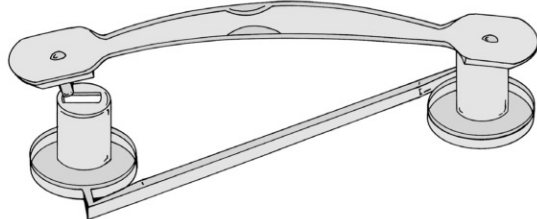

EURO K SERIES

HEAVY-DUTY HANDLES - SIDE MOUNTED / SPECIAL PURPOSE DESIGNS

EKS 275.0

EKS 885.0

- Side-loading handle
- Plastic backing plate / webbing handle
- Carries up to 75kg

- EKS 275.0 - up to 7mm wall thickness
- EKS 275.1 - up to 16mm wall thickness
- Carries up to 25kg

EKS 887.0

- All plastic side-loading handle
- Carries up to 75kg

EKS 170.0

- EKS 170.0 - up to 2mm thickness
- Carries up to 5kg

EKS 565.0

- EKS 565.0 - Carries up to 45kg
- EKS 565.1 - Carries up to 70kg

EKS 565.2