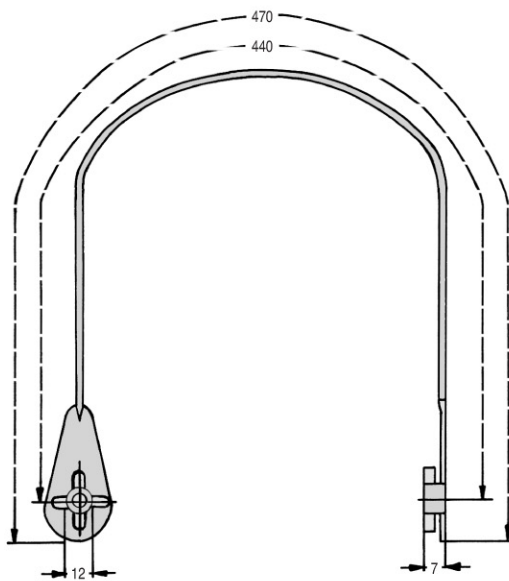

EKS 598.1

- EKS 598.1 - up to 7mm
- EKS 598.2 - up to 11mm
- EKS 598.3 - up to 16mm
- Carries up to 75kg

EKS 594.0

- EKS 594.0 - 5-7mm only
- Carries up to 45kg - re-usable

EKS 200.1

- EKS 200.1 - 5-7mm
- EKS 200.2 - 8-11mm
- EKS 200.3 - 12-16mm
- Carries up to 55kg

EURO K SERIES

HEAVY-DUTY HANDLES - SIDE MOUNTED / SPECIAL PURPOSE DESIGNS

EKS 275.0

EKS 885.0

- Side-loading handle
- Plastic backing plate / webbing handle
- Carries up to 75kg

- EKS 275.0 - up to 7mm wall thickness
- EKS 275.1 - up to 16mm wall thickness
- Carries up to 25kg

EKS 887.0

- All plastic side-loading handle
- Carries up to 75kg

EKS 170.0

- EKS 170.0 - up to 2mm thickness
- Carries up to 5kg

EKS 565.0

- EKS 565.0 - Carries up to 45kg
- EKS 565.1 - Carries up to 70kg

EKS 565.2