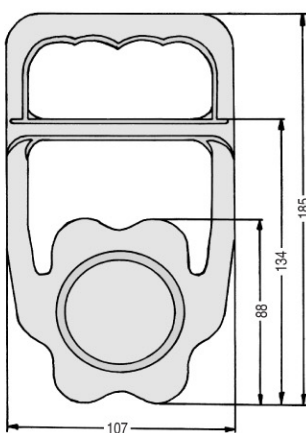

EURO K SERIES

HEAVY-DUTY SIDE MOUNTED HANDLES

EKS 572 Range

- These handles are designed for bulky cartons up to 75kg or fragile consignments where transit damage can be reduced by 80%

EKS 572.0

EKS 572.0 - 5-12mm

5 - 12mm

EKS 572.3

12 - 16mm

EKS 572.3 - 12-16mm

EKS 572.1

EKS 572.1 - 5-12mm

5 - 12mm

EKS 572.4

12 - 16mm

EKS 572.4 - 12-16mm

EKS 572.2

EKS 572.2 - 5-7mm

2.5
22

EKS 572.5

2.5
27

EKS 572.5 - 12-16mm

EKS 598.1

- EKS 598.1 - up to 7mm
- EKS 598.2 - up to 11mm
- EKS 598.3 - up to 16mm
- Carries up to 75kg

EKS 594.0

- EKS 594.0 - 5-7mm only
- Carries up to 45kg - re-usable

EKS 200.1

- EKS 200.1 - 5-7mm
- EKS 200.2 - 8-11mm
- EKS 200.3 - 12-16mm
- Carries up to 55kg