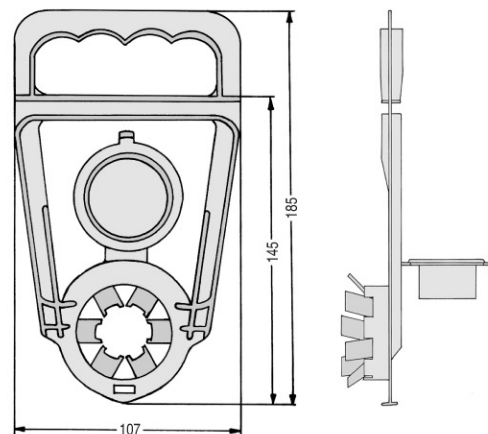

EKS 598.1

- EKS 598.1 - up to 7mm
- EKS 598.2 - up to 11mm
- EKS 598.3 - up to 16mm
- Carries up to 75kg

EKS 594.0

- EKS 594.0 - 5-7mm only
- Carries up to 45kg - re-usable

EKS 200.1

- EKS 200.1 - 5-7mm
- EKS 200.2 - 8-11mm
- EKS 200.3 - 12-16mm
- Carries up to 55kg

EURO K SERIES

HEAVY-DUTY HANDLES - SIDE MOUNTED / SPECIAL PURPOSE DESIGNS

EKS 275.0

EKS 885.0

- Side-loading handle
- Plastic backing plate / webbing handle
- Carries up to 75kg

- EKS 275.0 - up to 7mm wall thickness
- EKS 275.1 - up to 16mm wall thickness
- Carries up to 25kg