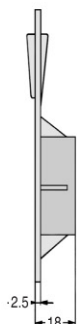

EURO K SERIES

HEAVY-DUTY SIDE MOUNTED HANDLES

EKS 572 Range

- These handles are designed for bulky cartons up to 75kg or fragile consignments where transit damage can be reduced by 80%

EKS 572.0

EKS 572.0 - 5-12mm

5 - 12mm

EKS 572.3

12 - 16mm

EKS 572.3 - 12-16mm

EKS 572.1

EKS 572.1 - 5-12mm

5 - 12mm

EKS 572.4

12 - 16mm

EKS 572.4 - 12-16mm

EKS 572.2

EKS 572.2 - 5-7mm

2.5
22

EKS 572.5

2.5
27

EKS 572.5 - 12-16mm

EKS 598.1

- EKS 598.1 - up to 7mm
- EKS 598.2 - up to 11mm
- EKS 598.3 - up to 16mm
- Carries up to 75kg

EKS 594.0

- EKS 594.0 - 5-7mm only
- Carries up to 45kg - re-usable

EKS 200.1

- EKS 200.1 - 5-7mm
- EKS 200.2 - 8-11mm
- EKS 200.3 - 12-16mm
- Carries up to 55kg