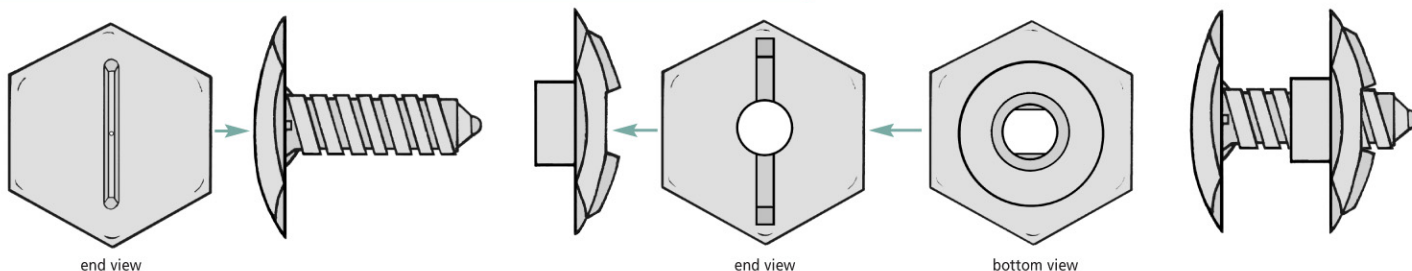

EURO STUDS

Ref: 15/08 / 15/18 Euro studs push fit

- Ref: 15/08 Length 15mm  15mm head dia
- Ref: 15/18 Length 22mm  15mm head dia
- Stock colours available: • Black • White • Natural
- Permanent fixing

Ref: 30/16 / 30/22 / 30/38 Euro studs push fit

- Ref: 30/16 Length 12mm  30mm head dia
- Ref: 30/22 Length 26mm  30mm head dia
- Ref: 30/38 Length 44mm  30mm head dia
- Stock colours available: • Black • White • Natural

Ref: 27/08 / 27/18 Euro screw studs

- Ref: 27/08 Length 12mm 
- Ref: 27/18 Length 27mm 
- Colour available: • White only
- Releasable fixing

Ref: Euro Star Rivet

- Ref: 15/47 4-7mm 15mm head dia
- Ref: 30/12 7-12mm 30mm head dia
- Stock colour natural
- One push, quick fit action
- Permanent fixing