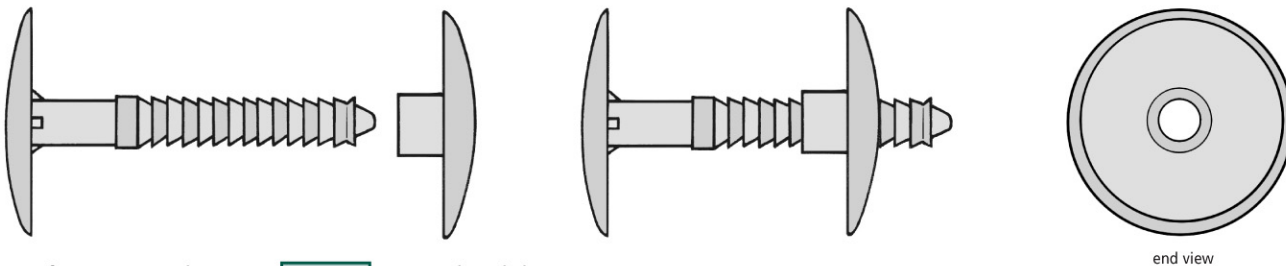

EURO STUDS

Ref: 15/08 / 15/18 Euro studs push fit

- Ref: 15/08 Length 15mm  15mm head dia
- Ref: 15/18 Length 22mm  15mm head dia
- Stock colours available: • Black • White • Natural
- Permanent fixing

Ref: 30/16 / 30/22 / 30/38 Euro studs push fit

- Ref: 30/16 Length 12mm  30mm head dia
- Ref: 30/22 Length 26mm  30mm head dia
- Ref: 30/38 Length 44mm  30mm head dia
- Stock colours available: • Black • White • Natural

Ref: 27/08 / 27/18 Euro screw studs

- Ref: 27/08 Length 12mm 
- Ref: 27/18 Length 27mm 
- Colour available: • White only
- Releasable fixing

Ref: Euro Star Rivet

- Ref: 15/47 4-7mm 15mm head dia
- Ref: 30/12 7-12mm 30mm head dia
- Stock colour natural
- One push, quick fit action
- Permanent fixing