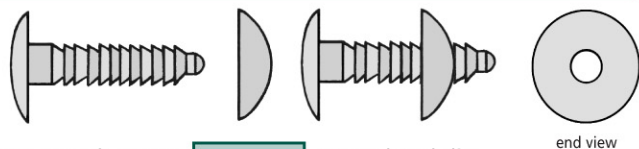

EURO STUDS

Ref: 15/08 / 15/18 Euro studs push fit

- Ref: 15/08 Length 15mm  15mm head dia
- Ref: 15/18 Length 22mm  15mm head dia
- Stock colours available: • Black • White • Natural
- Permanent fixing

Ref: 30/16 / 30/22 / 30/38 Euro studs push fit

- Ref: 30/16 Length 12mm  30mm head dia
- Ref: 30/22 Length 26mm  30mm head dia
- Ref: 30/38 Length 44mm  30mm head dia
- Stock colours available: • Black • White • Natural

Ref: 27/08 / 27/18 Euro screw studs

- Ref: 27/08 Length 12mm 
- Ref: 27/18 Length 27mm 
- Colour available: • White only
- Releasable fixing

Ref: Euro Star Rivet

- Ref: 15/47 4-7mm 15mm head dia
- Ref: 30/12 7-12mm 30mm head dia
- Stock colour natural
- One push, quick fit action
- Permanent fixing