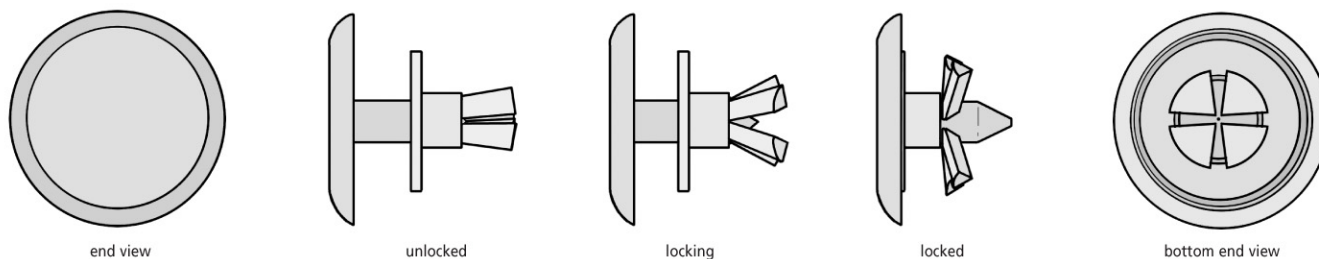

EURO STUDS

Ref: 15/08 / 15/18 Euro studs push fit

- Ref: 15/08 Length 15mm  15mm head dia
- Ref: 15/18 Length 22mm  15mm head dia
- Stock colours available: • Black • White • Natural
- Permanent fixing

Ref: 30/16 / 30/22 / 30/38 Euro studs push fit

- Ref: 30/16 Length 12mm  30mm head dia
- Ref: 30/22 Length 26mm  30mm head dia
- Ref: 30/38 Length 44mm  30mm head dia
- Stock colours available: • Black • White • Natural

Ref: 27/08 / 27/18 Euro screw studs

- Ref: 27/08 Length 12mm 
- Ref: 27/18 Length 27mm 
- Colour available: • White only
- Releasable fixing

Ref: Euro Star Rivet

- Ref: 15/47 4-7mm 15mm head dia
- Ref: 30/12 7-12mm 30mm head dia
- Stock colour natural
- One push, quick fit action
- Permanent fixing