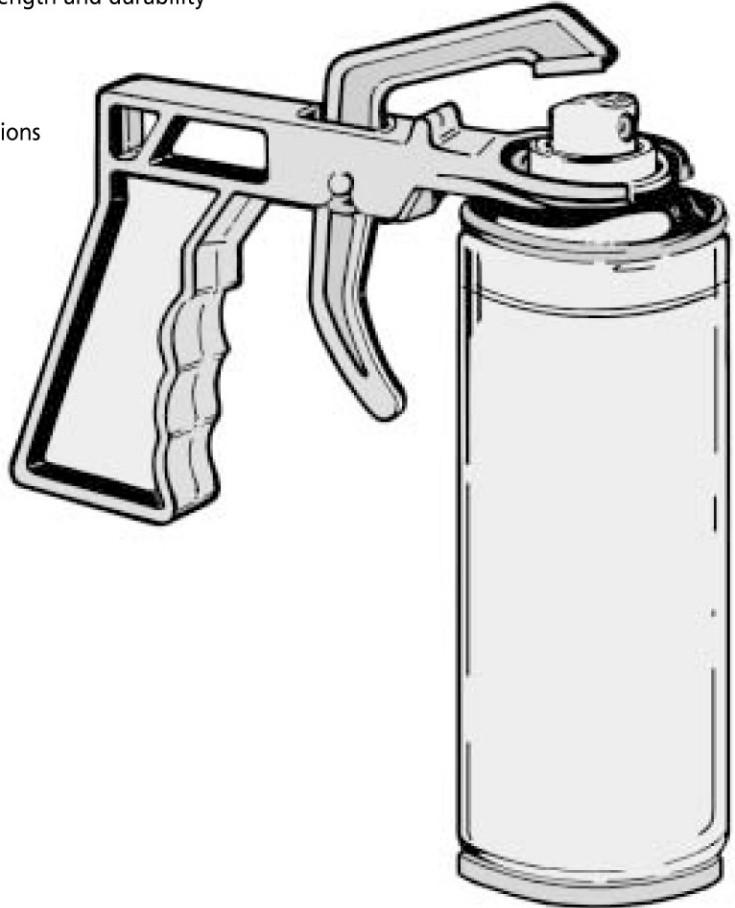

Spraymaster

ALL PURPOSE AEROSOL SPRAY GUN ADAPTOR

Spraymaster features

- ✓ Spray through 360°
- ✓ Ergonomic handle/trigger
- ✓ 2 finger control
- ✓ Lifetime guarantee
- ✓ Nothing else can equal Spraymaster for performance, strength and durability
- ✓ Can be custom branded
- ✓ Display/shipper can be supplied (extra cost option)
- ✓ Suitable for industrial, commercial and domestic applications
- ✓ Fits all aerosols with 1inch valve