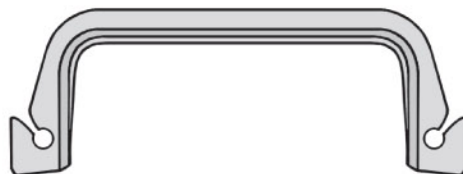

Carry-Aid

- Carries up to 15kg
- Suitable for: Packages tied with string