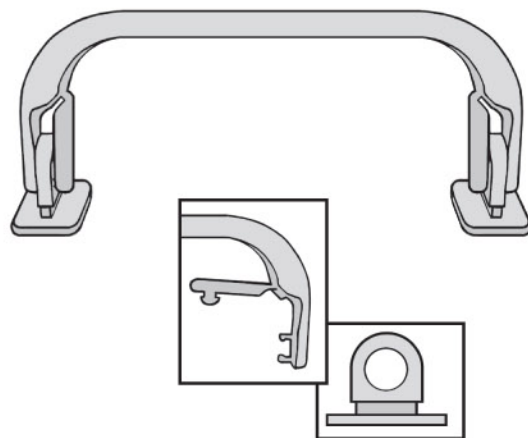

SPECIALIST HANDLES

Twistlock Swivel

- Easy snap lock - New design
- Carries up to 20kg
- No tools required to fit