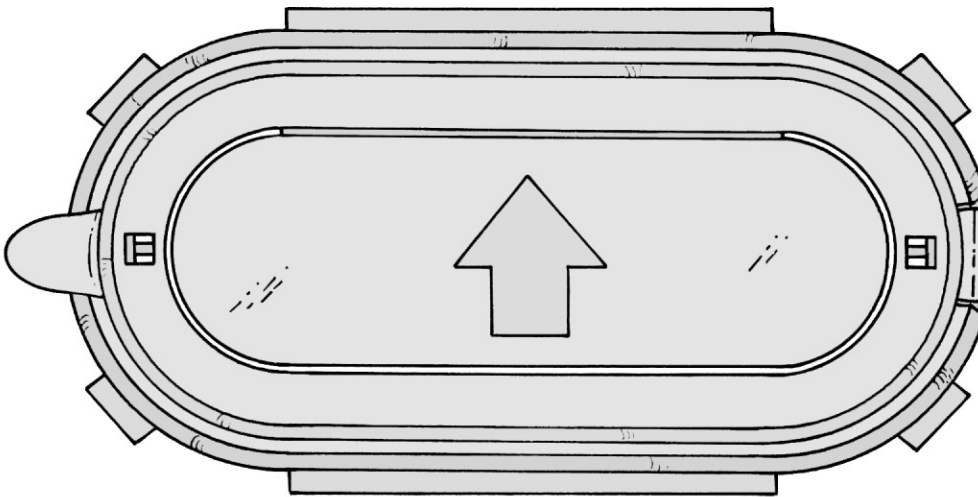

SPECIALITY PRODUCTS

EURO K SERIES

EKS 999 HHP

- Locking Hand-Hold Protector (HHP)
- Incorporating hinged dust excluder
- For up to 10mm board (or 2 x 5mm)
- Available in a range of colours

● EKS 999 side view open

● EKS 999 top view locked

● EKS 999 side view locked

● EKS 999 side view locked with dust excluder down

.....ANOTHER INNOVATIVE ITEM PRODUCT

For more information please contact

ITEM PRODUCTS (NPD) LIMITED

101 PARK STREET, LUTON, BEDS LU1 3HG