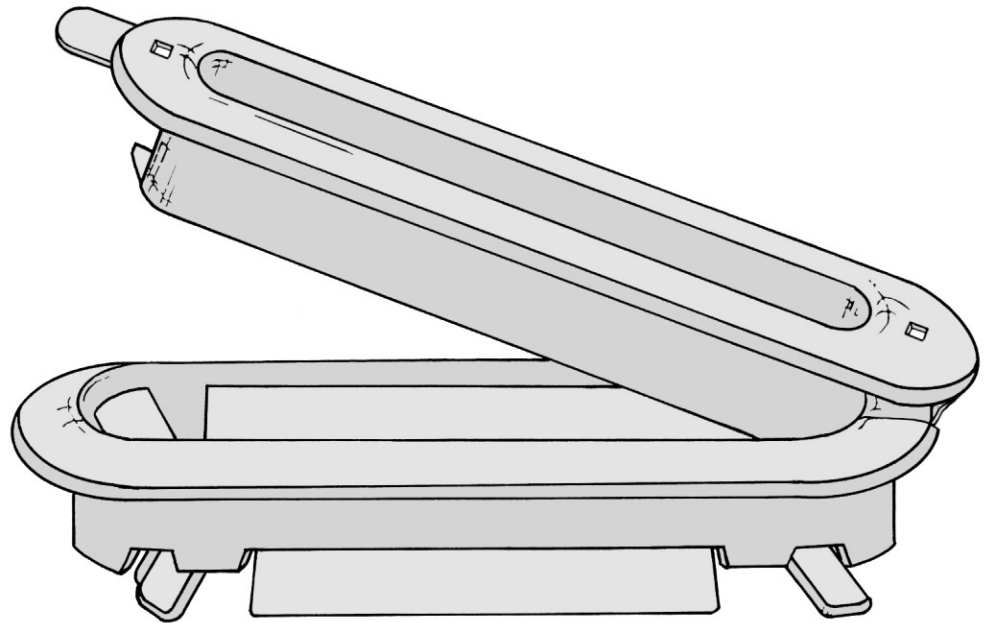

SPECIALITY PRODUCTS

EURO K SERIES

EKS 999 HHP

- Locking Hand-Hold Protector (HHP)
- Incorporating hinged dust excluder
- For up to 10mm board (or 2 x 5mm)
- Available in a range of colours

● EKS 999 side view open

● EKS 999 top view locked

● EKS 999 side view locked

● EKS 999 side view locked with dust excluder down

.....ANOTHER INNOVATIVE ITEM PRODUCT

For more information please contact

ITEM PRODUCTS (NPD) LIMITED

101 PARK STREET, LUTON, BEDS LU1 3HG