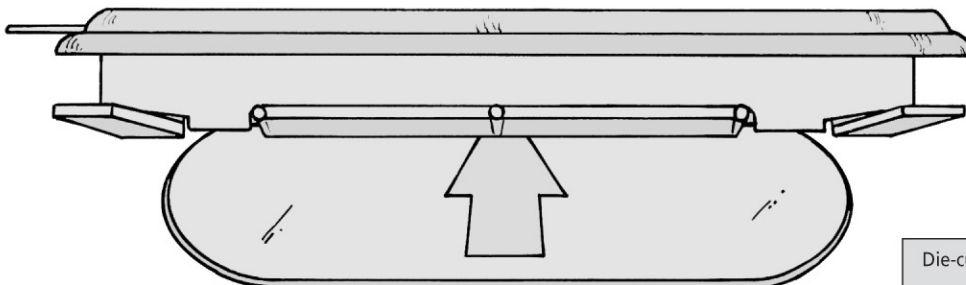

SPECIALITY PRODUCTS

EURO K SERIES

EKS 999 HHP

- Locking Hand-Hold Protector (HHP)
- Incorporating hinged dust excluder
- For up to 10mm board (or 2 x 5mm)
- Available in a range of colours

● EKS 999 side view open

● EKS 999 top view locked

● EKS 999 side view locked

● EKS 999 side view locked with dust excluder down

.....ANOTHER INNOVATIVE ITEM PRODUCT

For more information please contact

ITEM PRODUCTS (NPD) LIMITED

101 PARK STREET, LUTON, BEDS LU1 3HG