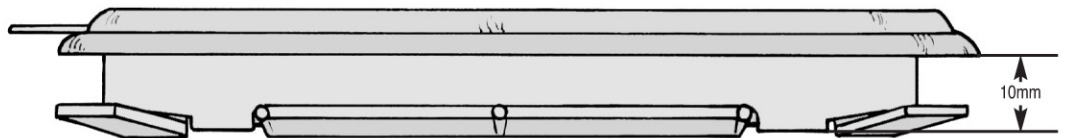

SPECIALITY PRODUCTS

EURO K SERIES

EKS 999 HHP

- Locking Hand-Hold Protector (HHP)
- Incorporating hinged dust excluder
- For up to 10mm board (or 2 x 5mm)
- Available in a range of colours

● EKS 999 side view open

● EKS 999 top view locked

● EKS 999 side view locked

● EKS 999 side view locked with dust excluder down

.....ANOTHER INNOVATIVE ITEM PRODUCT

For more information please contact

ITEM PRODUCTS (NPD) LIMITED

101 PARK STREET, LUTON, BEDS LU1 3HG