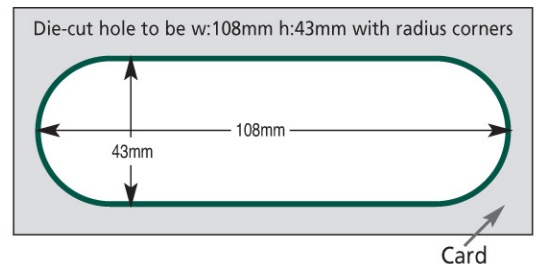

SPECIALITY PRODUCTS

EURO K SERIES

EKS 999 HHP

- Locking Hand-Hold Protector (HHP)
- Incorporating hinged dust excluder
- For up to 10mm board (or 2 x 5mm)
- Available in a range of colours

● EKS 999 side view open

● EKS 999 top view locked

● EKS 999 side view locked

● EKS 999 side view locked with dust excluder down

.....ANOTHER INNOVATIVE ITEM PRODUCT

For more information please contact

ITEM PRODUCTS (NPD) LIMITED

101 PARK STREET, LUTON, BEDS LU1 3HG