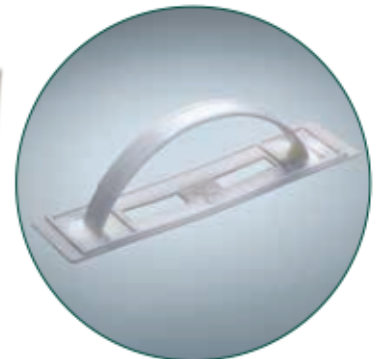

TOP HELD CARRY HANDLES – INTEGRA

Integra 1

- Heavy-duty handle with self-locating, built-in baseplate
- Carries up to 25kg

Integra 5

- Lightweight handle/wine box style
- Carries up to 7kg

Integra 2

- Medium-duty, single-piece handle
- Carries up to 15kg

Integra 6 + Base

- Lightweight handle with or without baseplate
- Carries up to 7kg
- Centre holes on base suitable for use with hanging garments

Integra 3 & 4

- Lightweight 155mm or 180mm length handle
- Separate baseplate available
- Carries up to 10kg

Integra 7 + Base

- Available with baseplate
- Carries up to 20kg