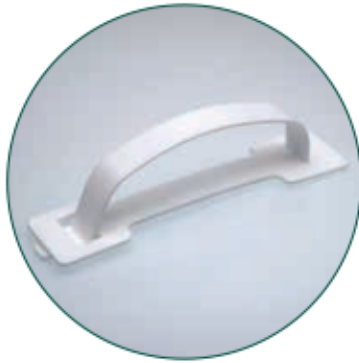

TOP HELD CARRY HANDLES – INTEGRA

Integra 1

- Heavy-duty handle with self-locating, built-in baseplate
- Carries up to 25kg

Integra 5

- Lightweight handle/wine box style
- Carries up to 7kg

Integra 2

- Medium-duty, single-piece handle
- Carries up to 15kg

Integra 6 + Base

- Lightweight handle with or without baseplate
- Carries up to 7kg
- Centre holes on base suitable for use with hanging garments

Integra 3 & 4

- Lightweight 155mm or 180mm length handle
- Separate baseplate available
- Carries up to 10kg

Integra 7 + Base

- Available with baseplate
- Carries up to 20kg